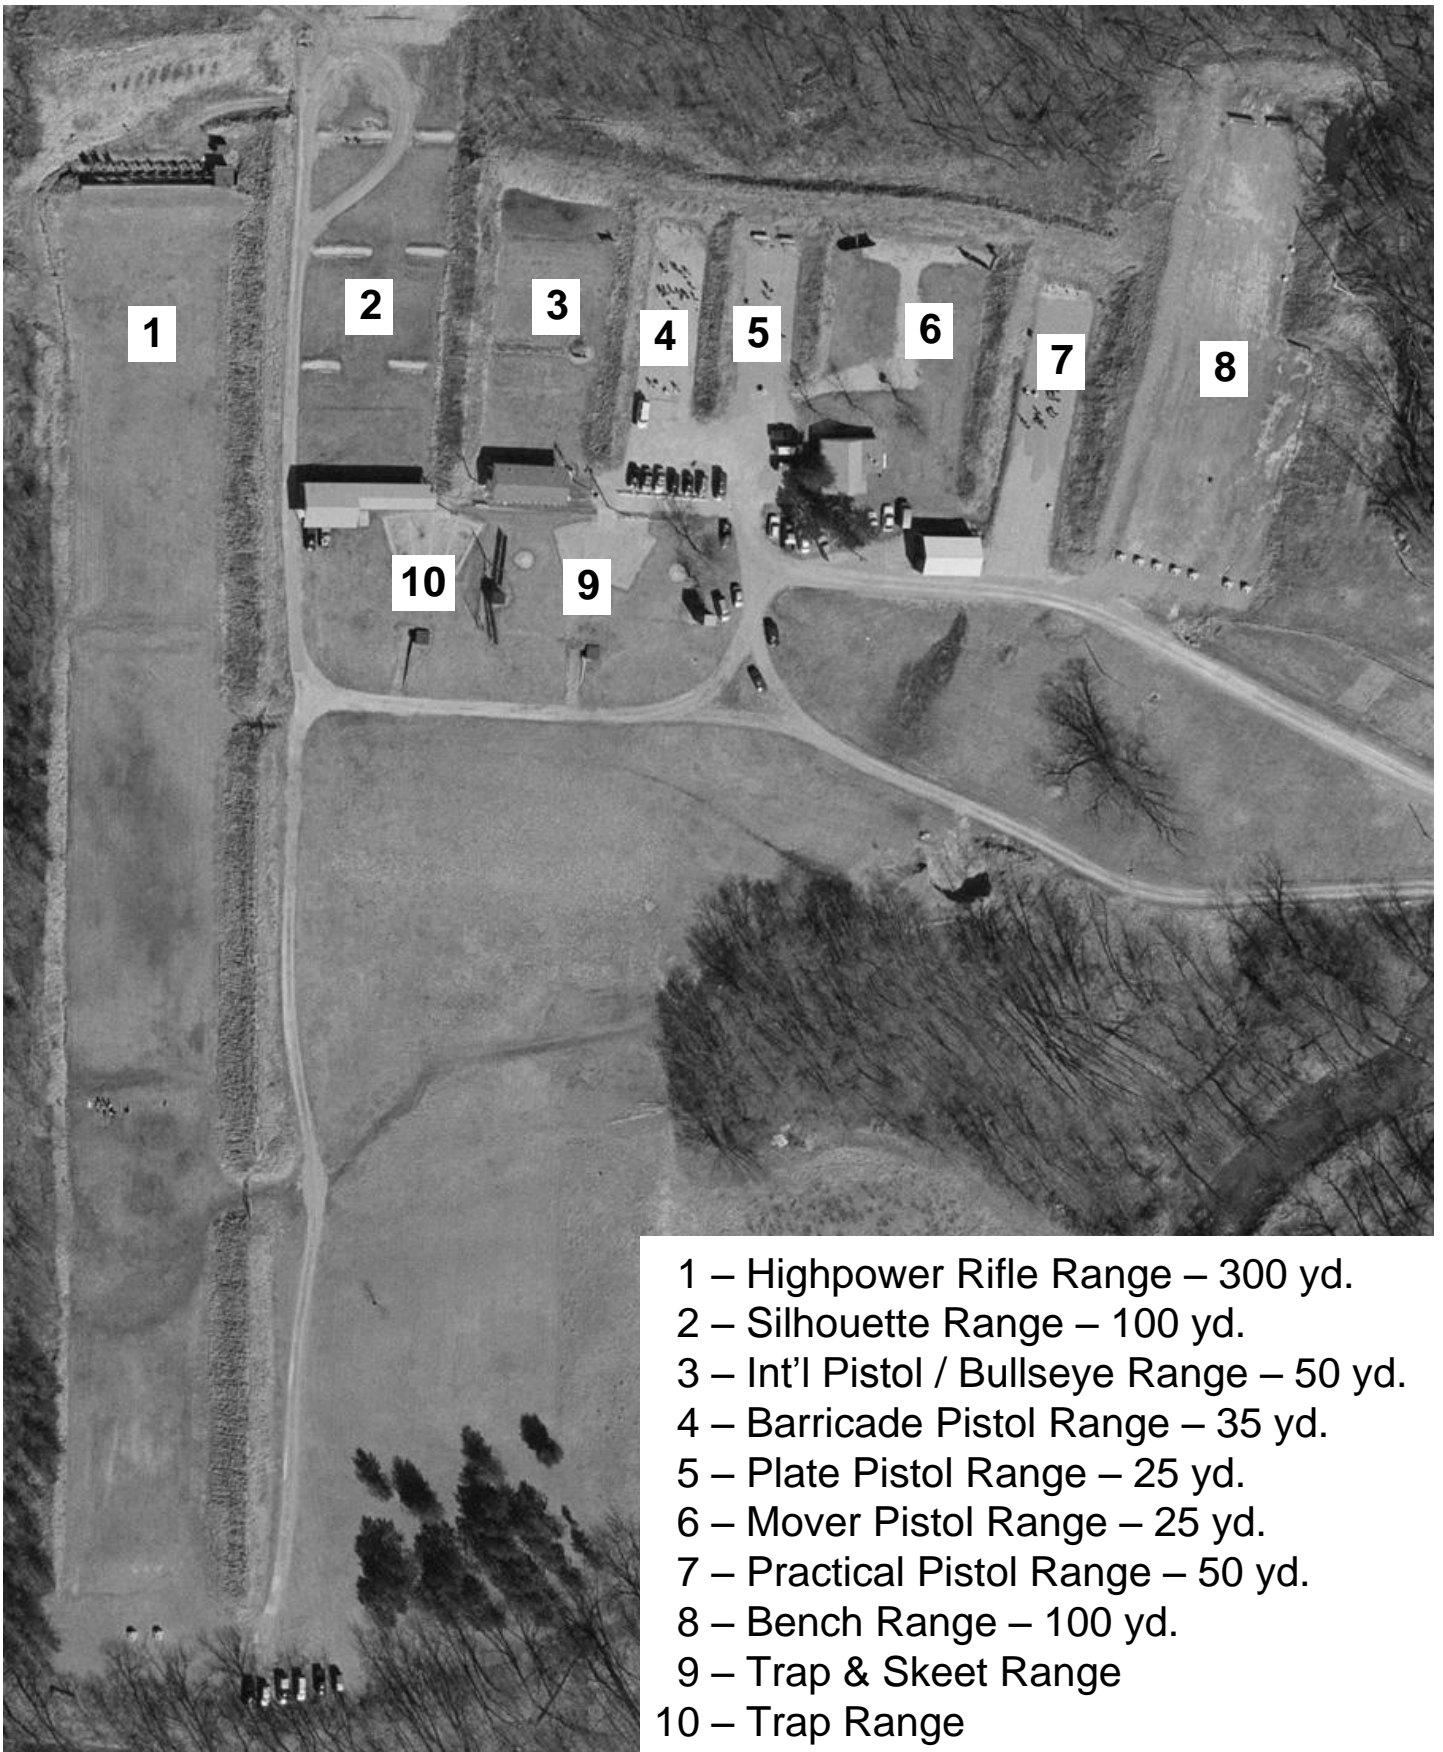

February 2013

Sunday	Monday	Tuesday	Wednesday	Thursday	Friday	Saturday
<table border="1"> <thead> <tr> <th colspan="7">Jan 2013</th> </tr> <tr> <th>S</th> <th>M</th> <th>T</th> <th>W</th> <th>T</th> <th>F</th> <th>S</th> </tr> </thead> <tbody> <tr> <td></td> <td>1</td> <td>2</td> <td>3</td> <td>4</td> <td>5</td> <td></td> </tr> <tr> <td>6</td> <td>7</td> <td>8</td> <td>9</td> <td>10</td> <td>11</td> <td>12</td> </tr> <tr> <td>13</td> <td>14</td> <td>15</td> <td>16</td> <td>17</td> <td>18</td> <td>19</td> </tr> <tr> <td>20</td> <td>21</td> <td>22</td> <td>23</td> <td>24</td> <td>25</td> <td>26</td> </tr> <tr> <td>27</td> <td>28</td> <td>29</td> <td>30</td> <td>31</td> <td></td> <td></td> </tr> </tbody> </table> <table border="1"> <thead> <tr> <th colspan="7">Mar 2013</th> </tr> <tr> <th>S</th> <th>M</th> <th>T</th> <th>W</th> <th>T</th> <th>F</th> <th>S</th> </tr> </thead> <tbody> <tr> <td></td> <td></td> <td></td> <td></td> <td></td> <td>1</td> <td>2</td> </tr> <tr> <td>3</td> <td>4</td> <td>5</td> <td>6</td> <td>7</td> <td>8</td> <td>9</td> </tr> <tr> <td>10</td> <td>11</td> <td>12</td> <td>13</td> <td>14</td> <td>15</td> <td>16</td> </tr> <tr> <td>17</td> <td>18</td> <td>19</td> <td>20</td> <td>21</td> <td>22</td> <td>23</td> </tr> <tr> <td>24</td> <td>25</td> <td>26</td> <td>27</td> <td>28</td> <td>29</td> <td>30</td> </tr> <tr> <td></td> <td></td> <td></td> <td>31</td> <td></td> <td></td> <td></td> </tr> </tbody> </table>					1	2 <u>Groundhog Day</u>
3	4	5	6 Club Meeting 7:30PM	7	8	9
10	11	12 <u>Lincoln's Birthday</u>	13	14 <u>Valentine's Day</u>	15	16
17	18 <u>President's Day</u>	19	20	21	22 <u>Washington's Birthday</u>	23
24	25	26	27 Exec Meeting 7:30PM	28		

- 1 – Highpower Rifle Range – 300 yd.
- 2 – Silhouette Range – 100 yd.
- 3 – Int'l Pistol / Bullseye Range – 50 yd.
- 4 – Barricade Pistol Range – 35 yd.
- 5 – Plate Pistol Range – 25 yd.
- 6 – Mover Pistol Range – 25 yd.
- 7 – Practical Pistol Range – 50 yd.
- 8 – Bench Range – 100 yd.
- 9 – Trap & Skeet Range
- 10 – Trap Range